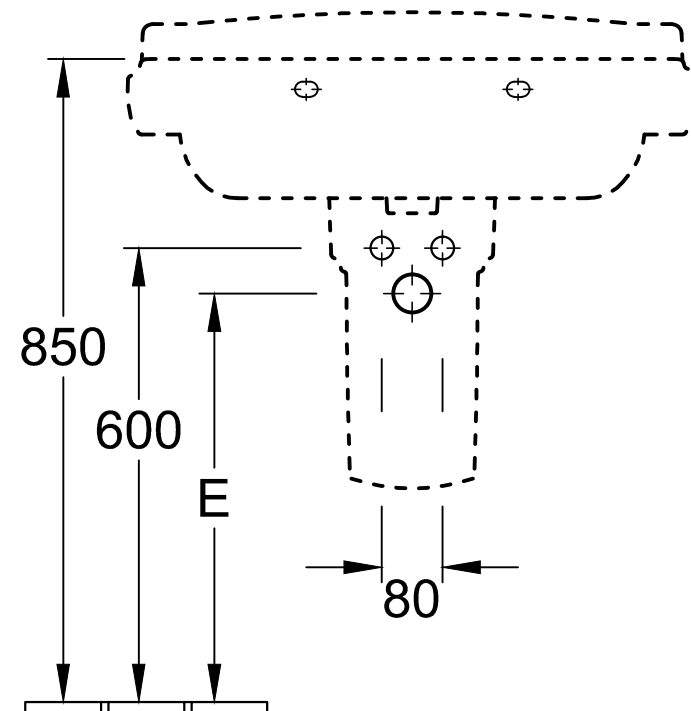

	A	B	C	D	E	H
7101 75	750	580	590	350	520	640
7101 A1	750	580	590	350	520	640
7101 65	650	530	505	315	525	645
7101 A2	650	530	505	315	525	645

7232 00
Position pedestal to determine
Cx

7231 00

Designation		HOMMAGE		Villeroy&Boch
		7101 75 / 65 - Table of washbasins		
Altered:		Approved by:	DM	This drawing may not be copied or passed on to third parties or competitive companies without our permission. Villeroy & Boch accepts no liability whatsoever for these data and technical drawings. Other parties use them at their own risk. The dimensions indicated are not binding. Villeroy & Boch reserves the right to make product changes.
		Date:	20.05.2015	
		Signed:	MHK	
		Date:	03.2015	