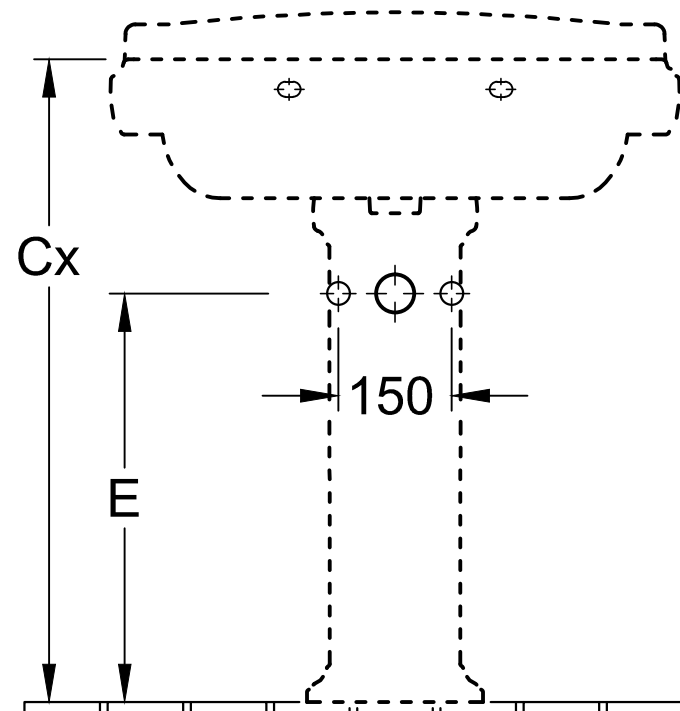

	A	B	C	D	E	H
7101 75	750	580	590	350	520	640
7101 A1	750	580	590	350	520	640
7101 65	650	530	505	315	525	645
7101 A2	650	530	505	315	525	645

7232 00
Position pedestal to determine
Cx

7231 00

Designation		HOMMAGE		Villeroy&Boch
		7101 75 / 65 - Table of washbasins		
Altered:		Approved by:	DM	This drawing may not be copied or passed on to third parties or competitive companies without our permission. Villeroy & Boch accepts no liability whatsoever for these data and technical drawings. Other parties use them at their own risk. The dimensions indicated are not binding. Villeroy & Boch reserves the right to make product changes.
		Date:	20.05.2015	
		Signed:	MHK	
		Date:	03.2015	