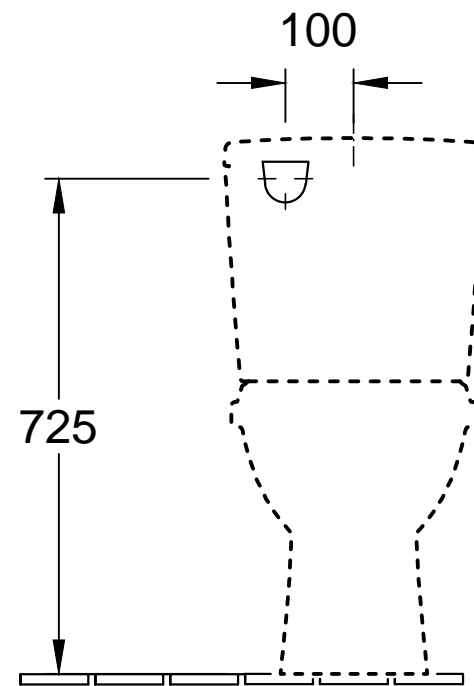

5760-R1

5760-S1

5760-G1

Designation				<b>Villeroy&amp;Boch</b>
O.novo 5661 01 / 10 - Washdown WC 5760 00 - Cistern				
Altered:	15.11.2016	Approved by:	RK	This drawing may not be copied or passed on to third parties or competitive companies without our permission. Villeroy & Boch accepts no liability whatsoever for these data and technical drawings. Other parties use them at their own risk. The dimensions indicated are not binding. Villeroy & Boch reserves the right to make product changes.
		Date:	16.09.2010	
		Signed:	SEW	
		Date:	12.2009	