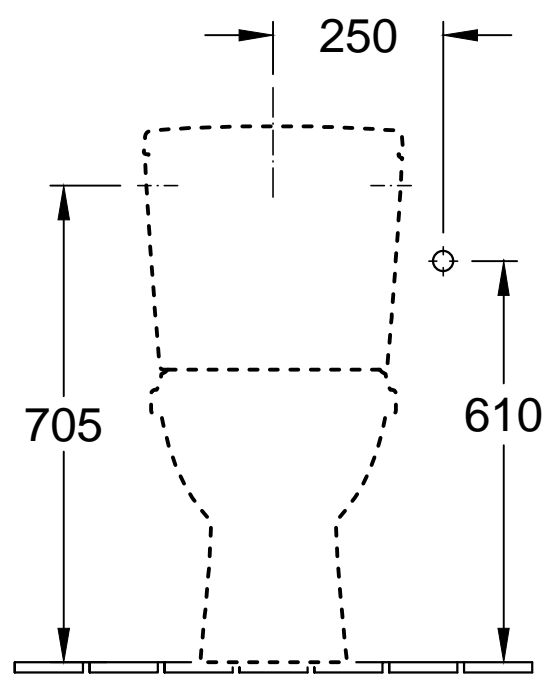

5760-R1

5760-S1

5760-G1

Designation				<b>Villeroy&amp;Boch</b>
O.novo 5661 01 / 10 - Washdown WC 5760 00 - Cistern				
Altered:	15.11.2016	Approved by:	RK	This drawing may not be copied or passed on to third parties or competitive companies without our permission. Villeroy & Boch accepts no liability whatsoever for these data and technical drawings. Other parties use them at their own risk. The dimensions indicated are not binding. Villeroy & Boch reserves the right to make product changes.
		Date:	16.09.2010	
		Signed:	SEW	
		Date:	12.2009	